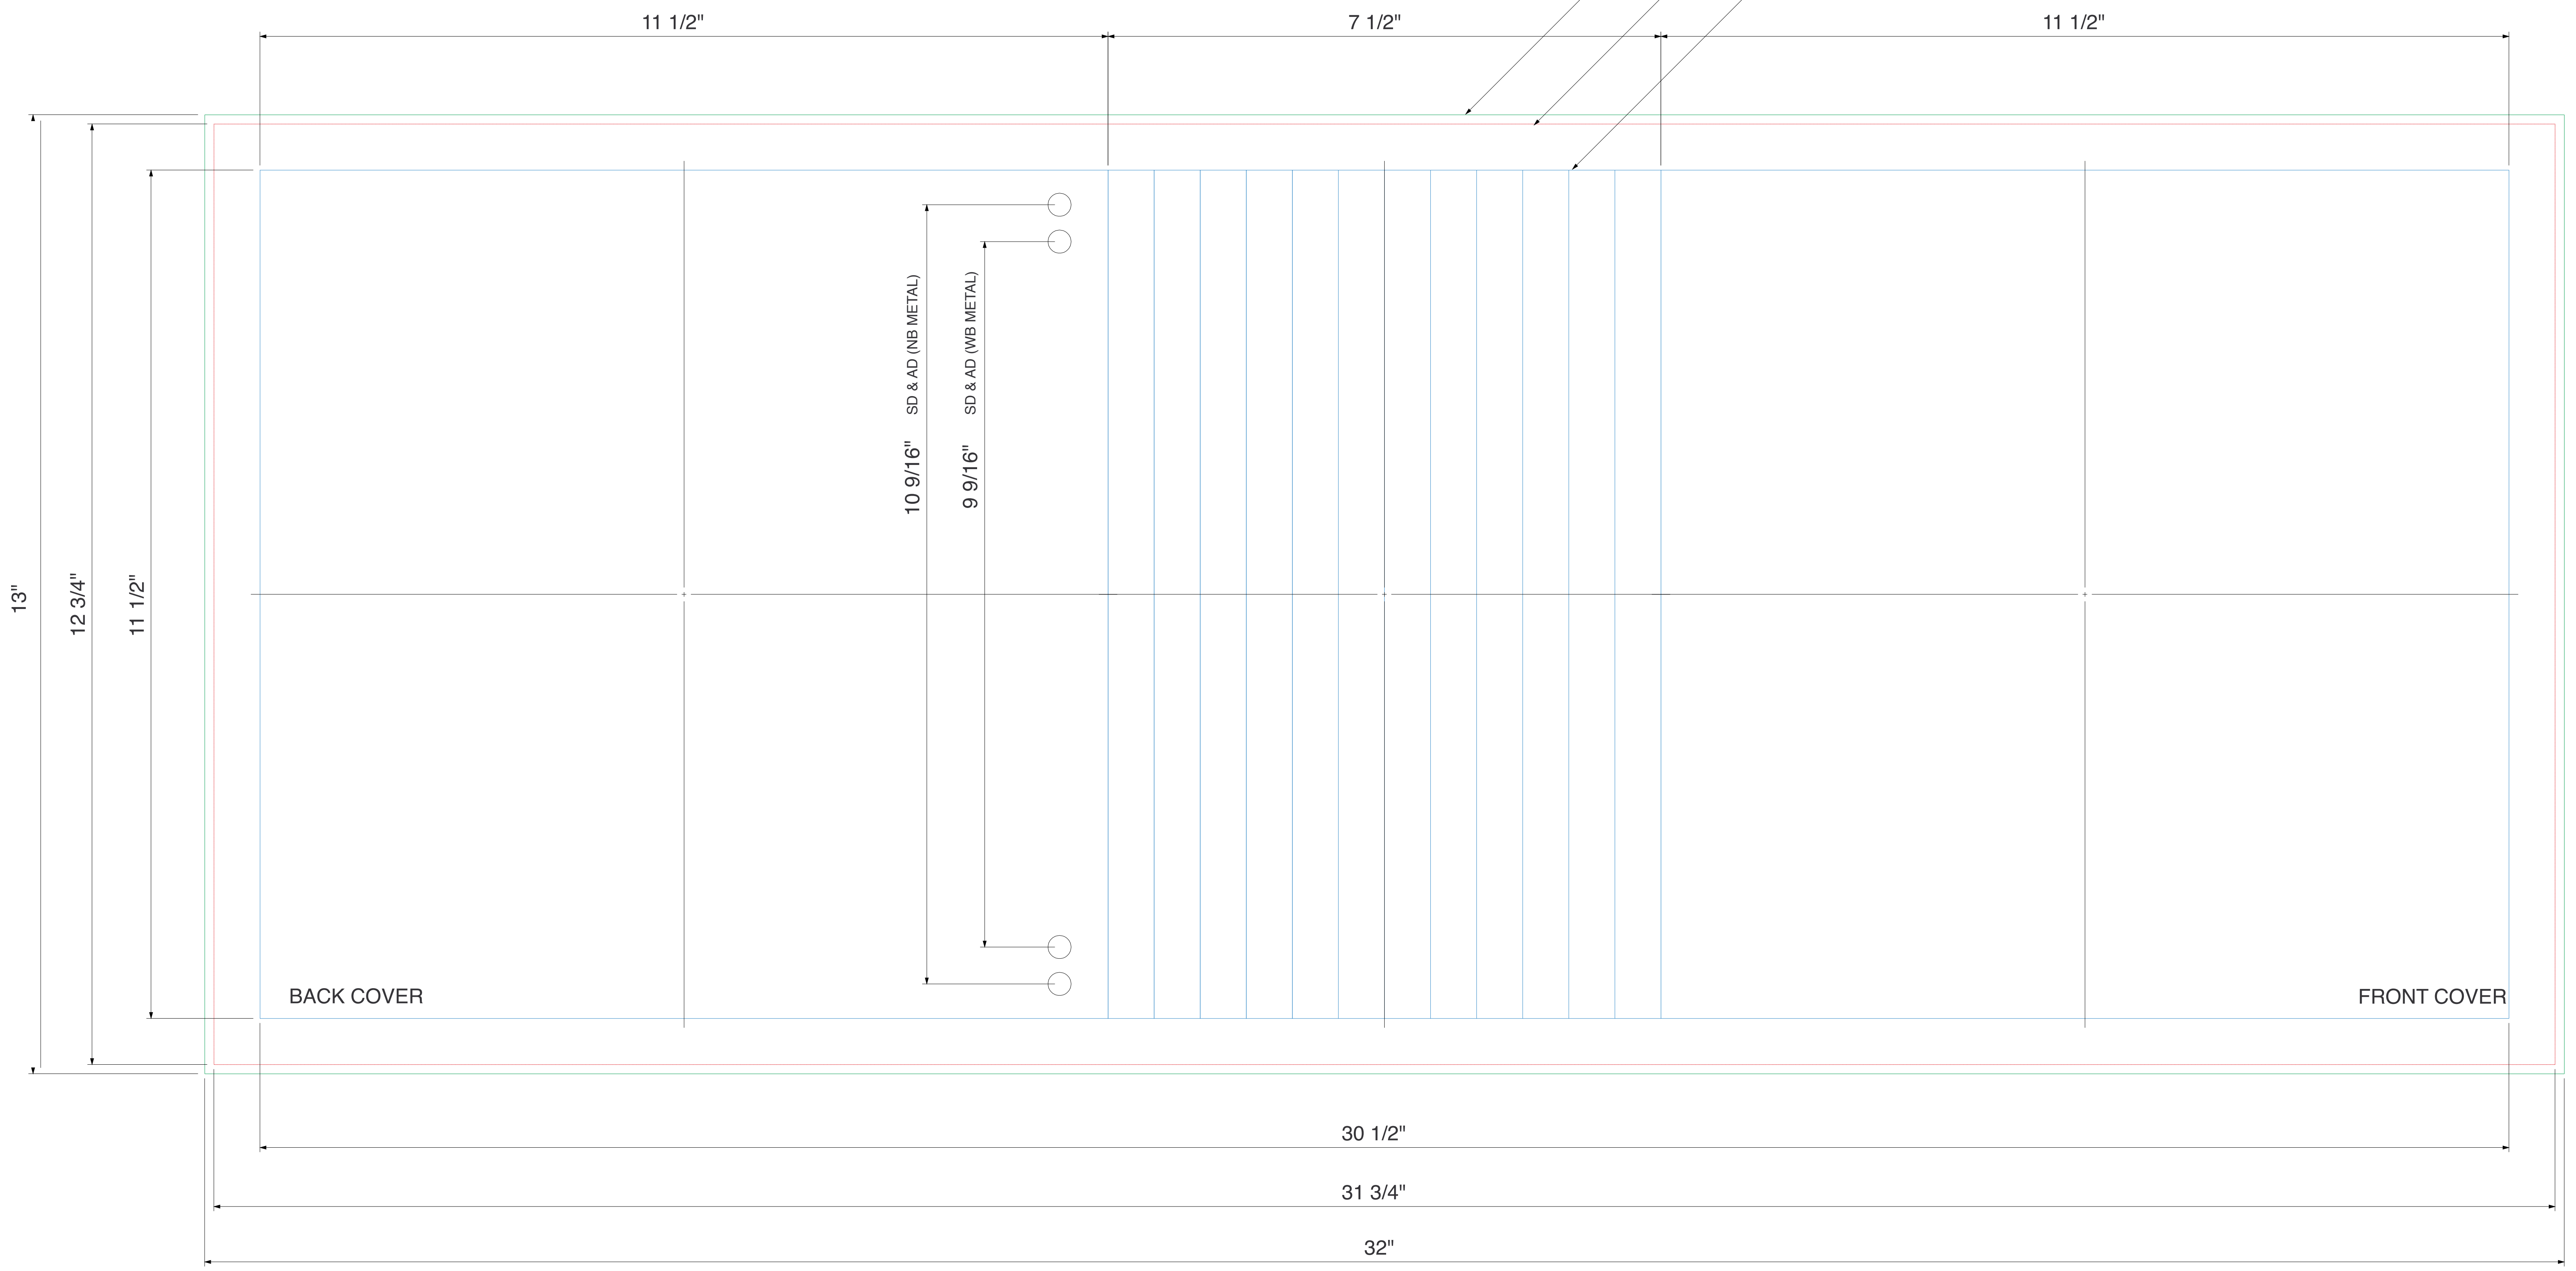

RR - ROUND RING METAL  
 AD - ANGLE D METAL  
 W/B - WITH BOOSTER  
 N/B - NO BOOSTER METAL

CMRB-400  
 11 X 9 SHEET SIZE  
 4" CAPACITY EUROHINGE ROUND BACK  
 RR - AD METAL

THIS LINE INDICATES OVERALL SIZE OF MATERIAL.  
 EVERYTHING INSIDE THIS LINE WILL BE LIVE PRINT. ALL BLEEDS SHOULD EXTEND TO THIS LINE. PLEASE KEEP CROPS AND COLOR BARS OUTSIDE THIS LINE.  
 THIS LINE INDICATES FINISHED BINDER SIZE.

CMRB-400  
 11 X 9 SHEET SIZE  
 4" CAPACITY EUROHINGE ROUND BACK  
 RR - AD METAL ONLY

LINER

THIS LINE INDICATES OVERALL SIZE OF MATERIAL.  
 EVERYTHING INSIDE THIS LINE WILL BE LIVE PRINT. ALL BLEEDS SHOULD EXTEND TO THIS LINE. PLEASE KEEP CROPS AND COLOR BARS OUTSIDE THIS LINE.  
 THIS LINE INDICATES FINISHED BINDER SIZE.  
 THIS LINE INDICATES FINAL TRIM SIZE OF LINER.